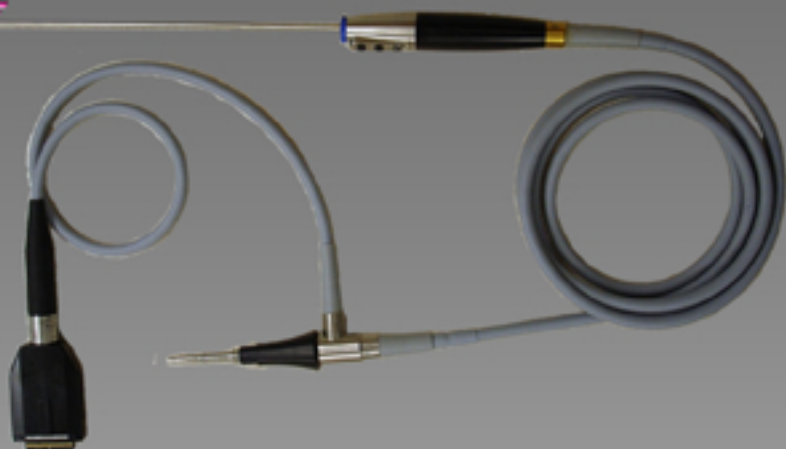

Specializing in

Olympus EndoEYE™ Surgical Videoscope Repairs

To send a repair contact us at:
800-548-5289
www.p1repairs.com

Capabilities Include

- A4801A Video Laps Telescope 10mm
- A4805A Video Laps Telescope 5mm
- A50001A EndoEYE™ (Video Laps) 10mm 0°
- A50003A EndoEYE™ (Video Laps) 10mm 30°
- A50021A EndoEYE™ (Video Laps) 5mm 0°
- A50023A EndoEYE™ (Video Laps) 5mm 30°
- WA50003L EndoEYE™ (Video Laps) 10mm 30° Long
- WA50005L EndoEYE™ (Video Laps) 10mm 45° Long
- WA50011A HD* EndoEYE™ (Video Laps) 10mm 0°
- WA50013A HD* EndoEYE™ (Video Laps) 10mm 30°
- WA50013L HD* EndoEYE™ (Video Laps) 10mm 30° Long
- WA50015L HD* EndoEYE™ (Video Laps) 10mm 45° Long